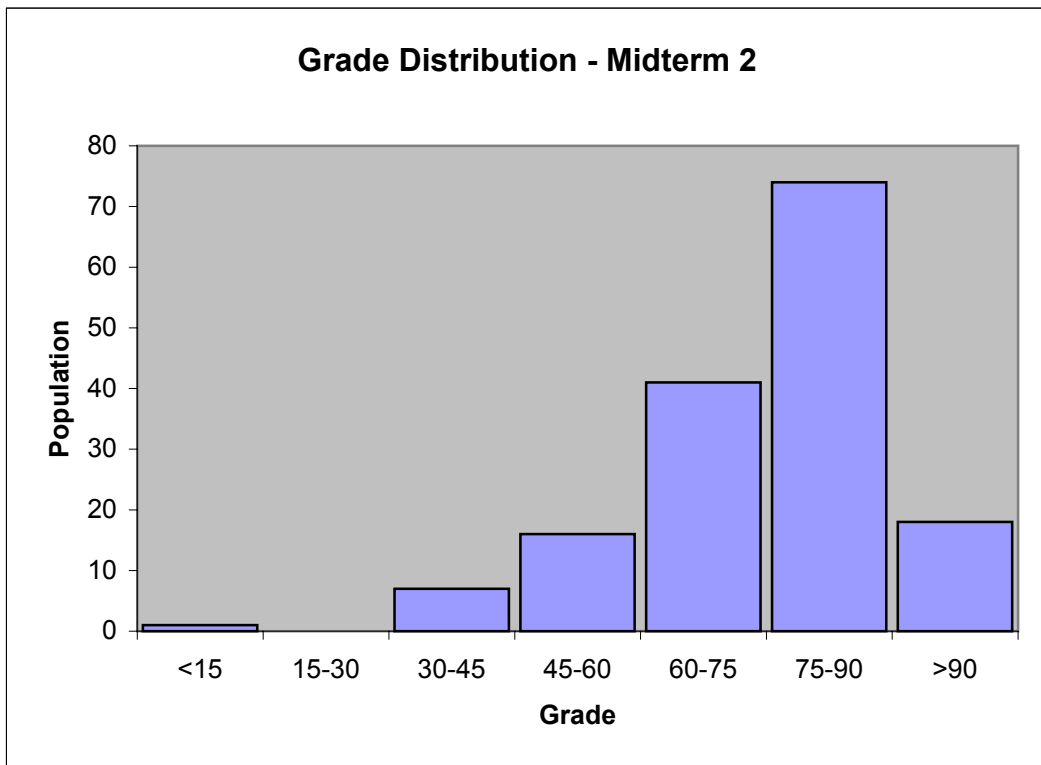

Midterm 2

| | |
|--------|----------|
| Mean | 74.94904 |
| SD | 14.91635 |
| Median | 78 |
| Mode | 80 |